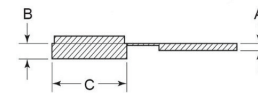

## Screw Cap Washers

Conceal screw heads • One piece part

Part Number	Screw Head	Screw Size	A	B	C	D	E
03-SCW03PS	Pan	M3	9.8	4.1	8.0	3.3	1.3
03-SCW04PS	Pan	M4 / #8	13.3	4.1	11.6	4.3	1.4
03-SCW05CS	C'Sink	M5 / #10	14.0	2.7	14.0	5.5	3.6

## Uniscrew Caps

Polypropylene • Accept a range of screws • Integral washer reduces fitting time

Part Number	Colour	Screw Head	Screw Size	C	B	A
03-CPUM5WN	White	C/sink	M5-M6/#10-12	17.5	5	1
03-CPUM5BN	Black	C/sink	M5-M6/#10-12	17.7	5	1.5