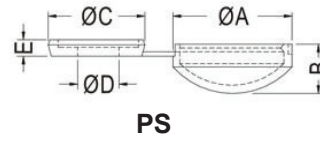

## Screw Cap Washers

Conceal screw heads • One piece part

Part Number	Screw Head	Screw Size	A	B	C	D	E
03-SCW03PS	Pan	M3	9.8	4.1	8.0	3.3	1.3
03-SCW04PS	Pan	M4 / #8	13.3	4.1	11.6	4.3	1.4
03-SCW05CS	C'Sink	M5 / #10	14.0	2.7	14.0	5.5	3.6

## Uniscrew Caps

Polypropylene • Accept a range of screws • Integral washer reduces fitting time

Part Number	Colour	Screw Head	Screw Size	C	B	A
03-CPUM5WN	White	C/sink	M5-M6/#10-12	17.5	5	1
03-CPUM5BN	Black	C/sink	M5-M6/#10-12	17.7	5	1.5

### Snap-Cap Washers

Part Number	Fits Screw Size	Fits Screw Head
03-SNCW4/5	M2 & M2.5	Pan or Cheese
03-SNCW6/8	M3 & M4	Pan or Cheese
03-SNCW6/8CS	M3 & M4	Countersunk
03-SNCW10/12	M5 & M6	Pan or Cheese
03-SNCW10/12CS	M5 & M6	Countersunk