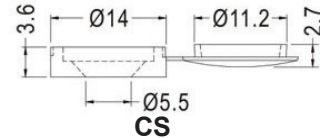

## Screw Cap Washers

Conceal screw heads • One piece part

Part Number	Screw Head	Screw Size	A	B	C	D	E
03-SCW03PS	Pan	M3	9.8	4.1	8.0	3.3	1.3
03-SCW04PS	Pan	M4 / #8	13.3	4.1	11.6	4.3	1.4
03-SCW05CS	C'Sink	M5 / #10	14.0	2.7	14.0	5.5	3.6

## Uniscrew Caps

Polypropylene • Accept a range of screws • Integral washer reduces fitting time

Part Number	Colour	Screw Head	Screw Size	C	B	A
03-CPUM5WN	White	C/sink	M5-M6/#10-12	17.5	5	1
03-CPUM5BN	Black	C/sink	M5-M6/#10-12	17.7	5	1.5

### Snap-Cap Washers

Part Number	Fits Screw Size	Fits Screw Head
03-SNCW4/5	M2 & M2.5	Pan or Cheese
03-SNCW6/8	M3 & M4	Pan or Cheese
03-SNCW6/8CS	M3 & M4	Countersunk
03-SNCW10/12	M5 & M6	Pan or Cheese
03-SNCW10/12CS	M5 & M6	Countersunk