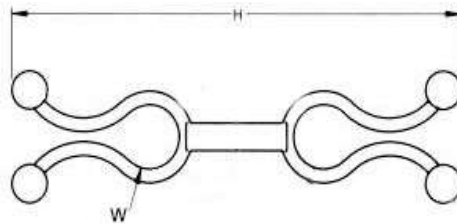

Twist Type Tie

A simple twist of the fingers and the tie is secure, another twist and it is released

Tidy up random wiring

Part Number	W Diameter mm	L mm
15-PLC06	5.1 – 6.9	22.2
15-PLC10V	10.2 – 12.7	30.5
15-PLC14	13.9 – 16.5	32.0
15-PLC18V	17.8 – 20.3	39.4
15-PLC23K	22.8 – 25.4	47.5
15-PLC37	36.8 – 39.4	67.8
15-PLC48	48.3 – 50.8	87.9

Material: UL Approved Nylon 6/6 Natural or Black

Double Twist Type Tie

Tidy up random wiring.

Part Number	H	L	W Dia. mm
15-DBEZ7.6/10.1	69.8	17.46	7.62 - 10.16

Material: UL Approved Nylon 6/6 Natural or Black

Tomato Stem Support Clips

Ideal for green house tomato plants

Durable clips to help nurture and support your plant to produce fabulous tomato results.

Arch Support Clips - Push on the branch to help support tomato branches from drooping and breaking off.

Stem Clips - Support the stem by fixing to a vertical support string.

Part Number	Description
06-TASCLIP	Arch Clip
06-TSCLIP	Stem Clip
06-TOMATO100PACK	100 QTY of both Arch & Stem Clips

Material: Polypropylene