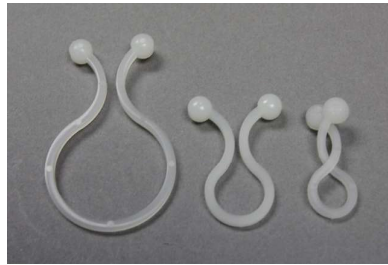

Twist Type Tie

A simple twist of the fingers and the tie is secure, another twist and it is released

Tidy up random wiring

Part Number	W Diameter mm	L mm
15-PLC06	5.1 – 6.9	22.2
15-PLC10V	10.2 – 12.7	30.5
15-PLC14	13.9 – 16.5	32.0
15-PLC18V	17.8 – 20.3	39.4
15-PLC23K	22.8 – 25.4	47.5
15-PLC37	36.8 – 39.4	67.8
15-PLC48	48.3 – 50.8	87.9

Material: UL Approved Nylon 6/6 Natural or Black

Double Twist Type Tie

Tidy up random wiring.

Part Number	H	L	W Dia. mm
15-DBEZ7.6/10.1	69.8	17.46	7.62 - 10.16

Material: UL Approved Nylon 6/6 Natural or Black

Tomato Stem Support Clips

Ideal for green house tomato plants

Durable clips to help nurture and support your plant to produce fabulous tomato results.

Arch Support Clips - Push on the branch to help support tomato branches from drooping and breaking off.

Stem Clips - Support the stem by fixing to a vertical support string.

Part Number	Description
06-TASCLIP	Arch Clip
06-TSCLIP	Stem Clip
06-TOMATO100PACK	100 QTY of both Arch & Stem Clips

Material: Polypropylene