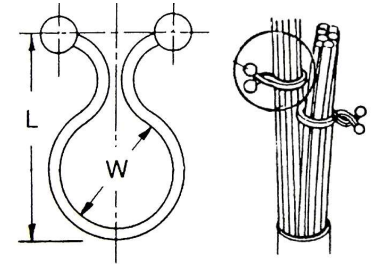

Twist Type Tie

A simple twist of the fingers and the tie is secure, another twist and it is released

Tidy up random wiring

Part Number	W Diameter mm	L mm
15-PLC06	5.1 – 6.9	22.2
15-PLC10V	10.2 – 12.7	30.5
15-PLC14	13.9 – 16.5	32.0
15-PLC18V	17.8 – 20.3	39.4
15-PLC23K	22.8 – 25.4	47.5
15-PLC37	36.8 – 39.4	67.8
15-PLC48	48.3 – 50.8	87.9

Material: UL Approved Nylon 6/6 Natural or Black

Double Twist Type Tie

Tidy up random wiring.

Part Number	H	L	W Dia. mm
15-DBEZ7.6/10.1	69.8	17.46	7.62 - 10.16

Material: UL Approved Nylon 6/6 Natural or Black

Tomato Stem Support Clips

Ideal for green house tomato plants

Durable clips to help nurture and support your plant to produce fabulous tomato results.

Arch Support Clips - Push on the branch to help support tomato branches from drooping and breaking off.

Stem Clips - Support the stem by fixing to a vertical support string.

Part Number	Description
06-TASCLIP	Arch Clip
06-TSCLIP	Stem Clip
06-TOMATO100PACK	100 QTY of both Arch & Stem Clips

Material: Polypropylene