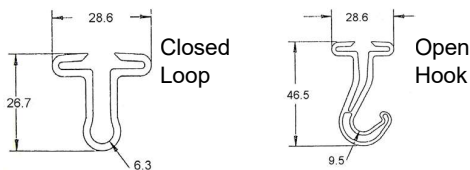

## Suspended Ceiling Hooks

For light articles such as mobiles, banners and signs

Quick installation or removal, without ladder, using installation tool screwed to a standard paint roller pole.

Closed loop and open hook designs in natural nylon or clear copolyester

**Note:** Check allowable loading with manufacturer of ceiling.

Part Number	Material	Description	Colour
06-SCH06CN	Nylon 66	Closed Loop	Off White

Part Number	Length A	Width B	Thick C	Hole Diameter D	Max. Rope Diameter	Max. Load Kgs
06-NHK12	80.2	42.1	10.3	12.7	12.7	18.2

**Material: Black Nylon - UV Resistant - suitable for outdoors**