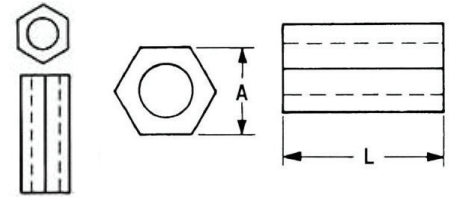

Hex. Spacers

Natural Nylon 6/6 • Spacer Hex Ngl. #4 Self Tap. • Self-threading, use with tapping spacer screws.

Self-threading, use with tapping screws designed for plastics

Part Number	ID	Screw Size	Length	Across Flats
01-HSP4-06	2.31	4	6.35	6.35
01-HSP4-10	2.31	4	9.53	6.35
01-HSP4-13	2.31	4	12.7	6.35
01-HSP4-16	2.31	4	15.88	6.35
01-HSP4-19	2.31	4	19.05	6.35

Panel Clamps / Stand Offs

- Designed to hold panels of glass, signage, wood etc
- Offsets the panel from the wall by 18mm
- Fantastic quick assembly
- Two part component using a M4 screw (not supplied) to fix it to the wall
- Comes in 3 Colours Black, White, Grey
- Moulded in strong ABS Plastic
- Quick assembly
- Adds a nice finish to panel fixings
- Also Available in Aluminium: Chrome, Black and Satin Silver

Part Number	D	d	L	Panel Thickness	Colour
04-PACL1817BS	17.0	10.0	18	6-10	Black
04-PACL1817GS	17.0	10.0	18	6-10	Grey
04-PACL1817WS	17.0	10.0	18	6-10	White