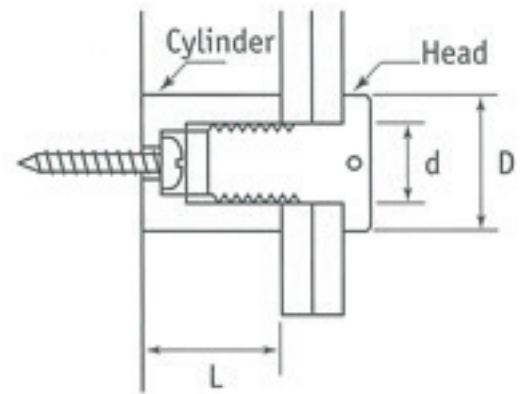

Hex. Spacers

Natural Nylon 6/6 • Spacer Hex Ngl. #4 Self Tap. • Self-threading, use with tapping spacer screws.

Self-threading, use with tapping screws designed for plastics

Part Number	ID	Screw Size	Length	Across Flats
01-HSP4-06	2.31	4	6.35	6.35
01-HSP4-10	2.31	4	9.53	6.35
01-HSP4-13	2.31	4	12.7	6.35
01-HSP4-16	2.31	4	15.88	6.35
01-HSP4-19	2.31	4	19.05	6.35

Panel Clamps / Stand Offs

- Designed to hold panels of glass, signage, wood etc
- Offsets the panel from the wall by 18mm
- Fantastic quick assembly
- Two part component using a M4 screw (not supplied) to fix it to the wall
- Comes in 3 Colours Black, White, Grey
- Moulded in strong ABS Plastic
- Quick assembly
- Adds a nice finish to panel fixings
- Also Available in Aluminium: Chrome, Black and Satin Silver

Part Number	D	d	L	Panel Thickness	Colour
04-PACL1817BS	17.0	10.0	18	6-10	Black
04-PACL1817GS	17.0	10.0	18	6-10	Grey
04-PACL1817WS	17.0	10.0	18	6-10	White