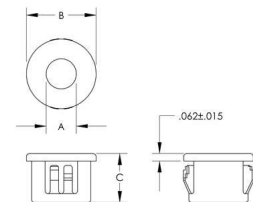

Insulating Bushes - Miniature

Insulate wires and cables from raw edges • Snaps quickly into panel hole • Accomodate panels up to 1.6mm thick

Requires internal clearance of only 3.2mm.

Temperature Index 105°C.

Part Number	Panel Hole Diameter	Max. Cable Diameter A	Overall Length C	Outside Diameter B
22-PPB05	4.8	3.2	6.2	6.4
22-PPB08	8.0	6.4	6.2	9.5
22-PPB12	11.9	8.8	6.4	13.5
22-PPB13	12.7	9.5	6.4	14.3
22-PPB14	13.5	10.3	6.4	15.2
22-PPB16	15.9	12.7	6.4	17.9
22-PPB19	19.0	16.0	6.4	21.0
22-PPB22	22.2	19.0	6.4	23.8

Material: Black Heat Stabilized Nylon 6/6 UL94V2

Insulating Bushes - Standard

Standard bushes have multiple locks which snap positively into panels ranging from 0.8 to 3.2 mm thick

Meets UL & CSA Temperature and Pull-out tests.

Temperature Index 105°C.

Part Number	Panel Hole Diameter	Max. Cable Diameter A	Overall Length C	Outside Diameter B	Max. Panel Thickness
22-PLB06	6.3	3.2	8.0	8.0	1.6
22-PLB08	8.0	4.8	8.0	9.5	1.6
22-PLB09	9.5	6.3	10.3	11.9	3.2
22-PLB09X	9.5	4.8	10.3	11.9	3.2
22-PLB11	11.1	8.0	10.3	13.5	3.2
22-PLB13	12.7	8.0	10.3	14.7	3.2
22-PLB13X	12.7	9.5	10.3	14.7	3.2
22-PLB14	14.3	8.0	10.3	16.7	3.2
22-PLB16	15.9	12.7	10.3	18.2	3.2
22-PLB19	19.1	15.9	10.3	21.4	3.2
22-PLB22	22.2	17.4	11.5	24.2	3.2
22-PLB25	25.4	19.0	11.5	28.6	3.2
22-PLB28	27.8	23.8	11.5	30.9	3.2
22-PLB30	30.2	23.8	11.5	33.3	3.2
22-PLB32	31.7	23.8	11.5	34.5	3.2
22-PLB35	34.9	25.4	11.5	37.3	3.2
22-PLB38	38.1	33.3	11.5	40.9	3.2
22-PLB38X	38.1	28.6	11.5	40.9	3.2
22-PLB44	44.4	34.9	11.5	47.6	3.2
22-PLB50	50.8	41.2	11.5	54.0	3.2
22-PLB57	57.1	44.5	18.3	63.0	6.4
22-PLB63	63.5	49.9	18.4	68.5	6.4
22-PLB76	76.2	62.7	18.3	80.2	6.4
22-PLB85	85.7	71.4	18.3	92.9	6.4
22-PLB89	88.9	74.6	18.3	92.9	6.4
22-PLB101	101.6	87.8	18.3	105.9	6.4