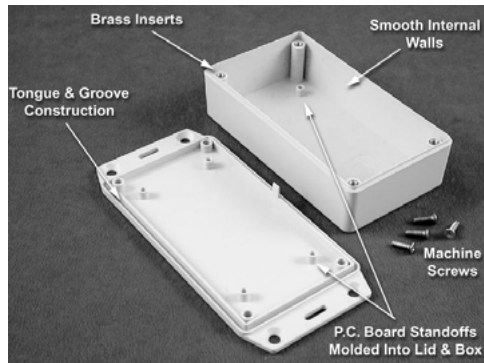

## Hammond Multipurpose Boxes

### Hammond Multipurpose Boxes - 1591 S Series

- Splash and dust proof to meet IP54.
- Material: General purpose black or grey plastic.
- Integral guides for PC cards.
- Individually shrink wrapped for protection.
- Assembled with self tapping screws.

### Hammond Multipurpose Flanged Lid Boxes - 1591 FL/FLS Series

- Splash and dust proof to meet IP54.
- FL Material: Flame retardant ABS plastic - UL94VØ
- FLS Material: Economy Plastic
- Designed for wall or shelf mounting.
- Integral guides to accept 1.5mm PC cards.
- Individually shrink wrapped for protection.
- FL assembled with M3 x 10 Phillips machine screws into tapped brass inserts
- FLS assembled with self tapping screws.

#### Part Numbers:

Economy Plastic "S" Series		FR ABS "FL" Series		Economy Plastic "FLS" Series	Dimensions (mm)		
Black	Grey	Black	Grey	Black	A	B	C
26-1591MSBK	26-1591MSGY	26-1591MFLBK	26-1591MFLGY	26-1591MSFLBK	85	56	21
26-1591LSBK	26-1591LSGY	26-1591LFLBK	26-1591LFLGY	26-1591LSFLBK	85	56	35
26-1591ASBK	26-1591ASGY	26-1591AFLBK	26-1591AFLGY	26-1591ASFLBK	100	50	21
26-1591SSBK	26-1591SSGY	26-1591SFLBK	26-1591SFLGY	26-1591SSFLBK	110	82	40
26-1591BSBK	26-1591BSGY	26-1591BFLBK	26-1591BFLGY	26-1591BSFLBK	112	62	27
26-1591CSBK	26-1591CSGY	26-1591CFLBK	26-1591CFLGY	26-1591CSFLBK	120	65	36
26-1591TSBK	26-1591TSGY	26-1591TFLBK	26-1591TFLGY	26-1591TSFLBK	120	80	55
26-1591USBK	26-1591USGY	26-1591UFLBK	26-1591UFLGY	26-1591USFLBK	120	12	55
26-1591VSBK	26-1591VSGY	26-1591VFLBK	26-1591VFLGY	26-1591VSFLBK	120	12	90
26-1591GSBK	26-1591GSGY	26-1591GFLBK	26-1591GFLGY	26-1591GSFLBK	121	94	30
26-1591DSBK	26-1591DSGY	26-1591DFLBK	26-1591DFLGY	26-1591DSFLBK	150	80	46
26-1591HSBK	26-1591HSGY	26-1591HFLBK	26-1591HFLGY	26-1591HSFLBK	165	71	25
26-1591ESBK	26-1591ESGY	26-1591EFLBK	26-1591EFLGY	26-1591ESFLBK	191	11	57