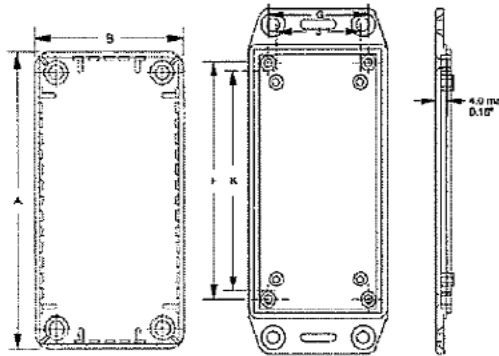

## Hammond Multipurpose Boxes

### Hammond Multipurpose Boxes - 1591 S Series

- Splash and dust proof to meet IP54.
- Material: General purpose black or grey plastic.
- Integral guides for PC cards.
- Individually shrink wrapped for protection.
- Assembled with self tapping screws.

#### Part Numbers:

Economy Plastic "S" Series		FR ABS "FL" Series		Economy Plastic "FLS" Series	Dimensions (mm)		
Black	Grey	Black	Grey	Black	A	B	C
26-1591MSBK	26-1591MSGY	26-1591MFLBK	26-1591MFLGY	26-1591MSFLBK	85	56	21
26-1591LSBK	26-1591LSGY	26-1591LFLBK	26-1591LFLGY	26-1591LSFLBK	85	56	35
26-1591ASBK	26-1591ASGY	26-1591AFLBK	26-1591AFLGY	26-1591ASFLBK	100	50	21
26-1591SSBK	26-1591SSGY	26-1591SFLBK	26-1591SFLGY	26-1591SSFLBK	110	82	40
26-1591BSBK	26-1591BSGY	26-1591BFLBK	26-1591BFLGY	26-1591BSFLBK	112	62	27
26-1591CSBK	26-1591CSGY	26-1591CFLBK	26-1591CFLGY	26-1591CSFLBK	120	65	36
26-1591TSBK	26-1591TSGY	26-1591TFLBK	26-1591TFLGY	26-1591TSFLBK	120	80	55
26-1591USBK	26-1591USGY	26-1591UFLBK	26-1591UFLGY	26-1591USFLBK	120	12	55
26-1591VSBK	26-1591VSGY	26-1591VFLBK	26-1591VFLGY	26-1591VSFLBK	120	12	90
26-1591GSBK	26-1591GSGY	26-1591GFLBK	26-1591GFLGY	26-1591GSFLBK	121	94	30
26-1591DSBK	26-1591DSGY	26-1591DFLBK	26-1591DFLGY	26-1591DSFLBK	150	80	46
26-1591HSBK	26-1591HSGY	26-1591HFLBK	26-1591HFLGY	26-1591HSFLBK	165	71	25
26-1591ESBK	26-1591ESGY	26-1591EFLBK	26-1591EFLGY	26-1591ESFLBK	191	11	57