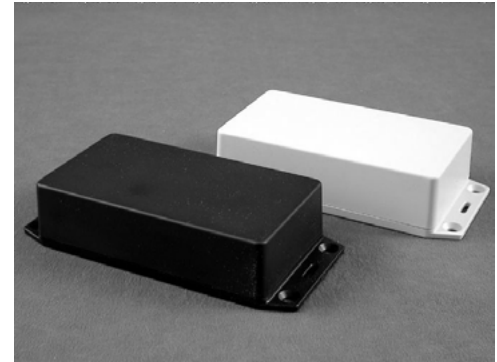

### Hammond Multipurpose Boxes - 1591 S Series

- Splash and dust proof to meet IP54.
- Material: General purpose black or grey plastic.
- Integral guides for PC cards.
- Individually shrink wrapped for protection.
- Assembled with self tapping screws.

### Hammond Multipurpose Flanged Lid Boxes - 1591 FL/FLS Series

- Splash and dust proof to meet IP54.
- FL Material: Flame retardant ABS plastic - UL94VØ
- FLS Material: Economy Plastic
- Designed for wall or shelf mounting.
- Integral guides to accept 1.5mm PC cards.
- Individually shrink wrapped for protection.
- FL assembled with M3 x 10 Phillips machine screws into tapped brass inserts
- FLS assembled with self tapping screws.